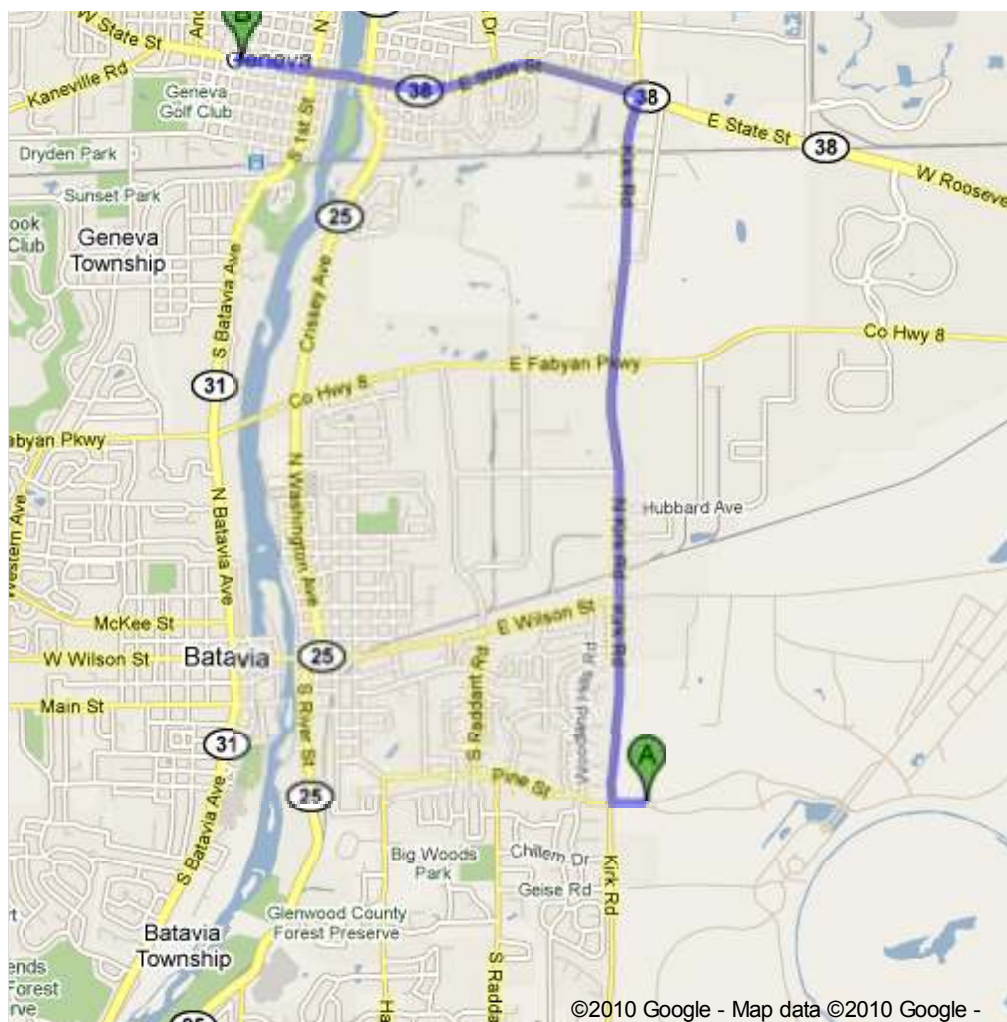

To see all the details that are visible on the screen, use the "Print" link next to the map.

[Get Directions](#) [My Maps](#)

[Print](#) [Send](#) [Link](#)

Driving directions to Urban Grille

(630) 262-0100

A Fermi National Acceleration
 Kirk Road
 Batavia, IL 60510
 (630) 840-3428

1. Head **west** on **Main Entrance Rd** toward **Kirk Rd** 0.1 mi
2. Take the 1st **right** onto **Kirk Rd** 3.2 mi
3. Turn **left** at **IL-38 W/E State St** 1.8 mi
 Destination will be on the left

B Urban Grille
 524 West State Street
 Geneva, IL 60134-2180
 (630) 262-0100

These directions are for planning purposes only. You may find that construction projects, traffic, weather, or other events may cause conditions to differ from the map results, and you should plan your route accordingly. You must obey all signs or notices regarding your